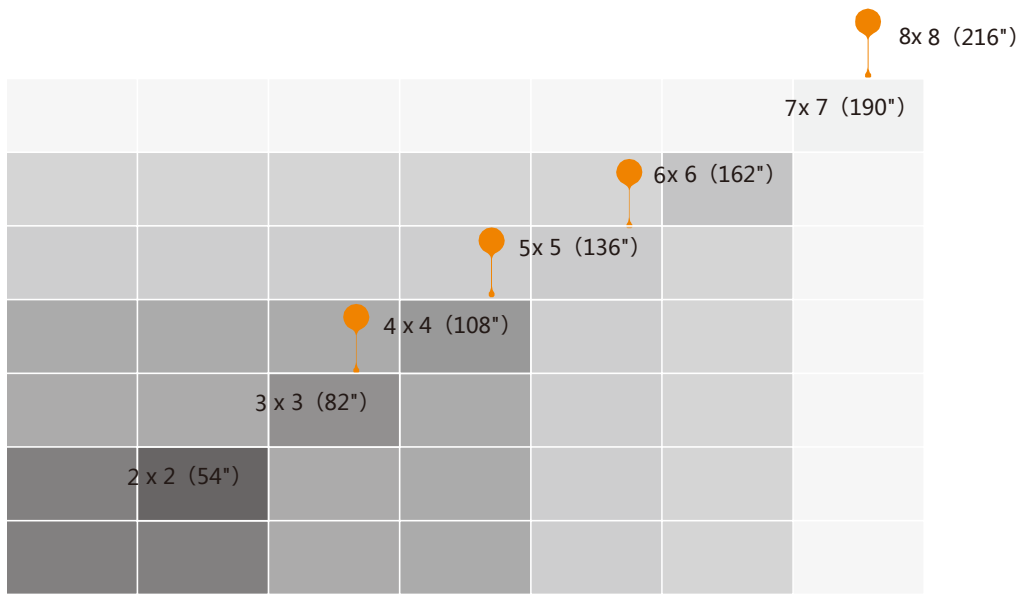

Quick disassembling

wire free splice, plug and play

Low brightness and high grey

Color details are perfectly displayed

Small-pitch LED display

General display

(The dark level is clear) (The dark level is not clear)

16:9

	1X1	2X2	3X3	4X4	5 X5	6X6	7X7	8X8
1.25				1920x1080				3840x2160
1.56					1920x1080			
1.87						1920x1080		
2.3								

Small-pitch screen application range

- Medical system
- Command system.
- Transportation system
- Weather report
- Securities system
- Perform system.
- Network system.
- Monitoring system