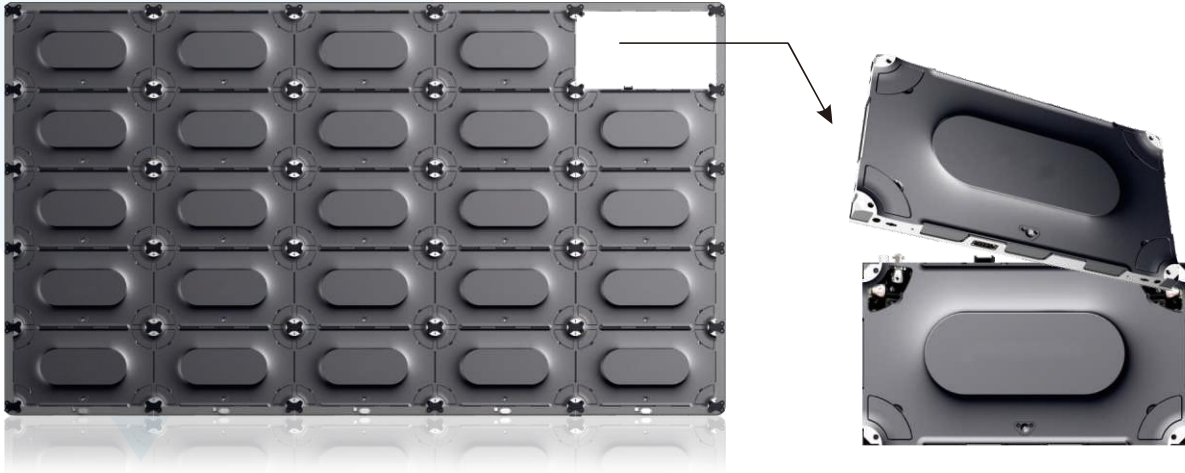

Easy operation, Let oneself free

Hardwired modularization, No wire between cabinet

Stitching is convenient

A twist, A button, wire free splice, plug and play